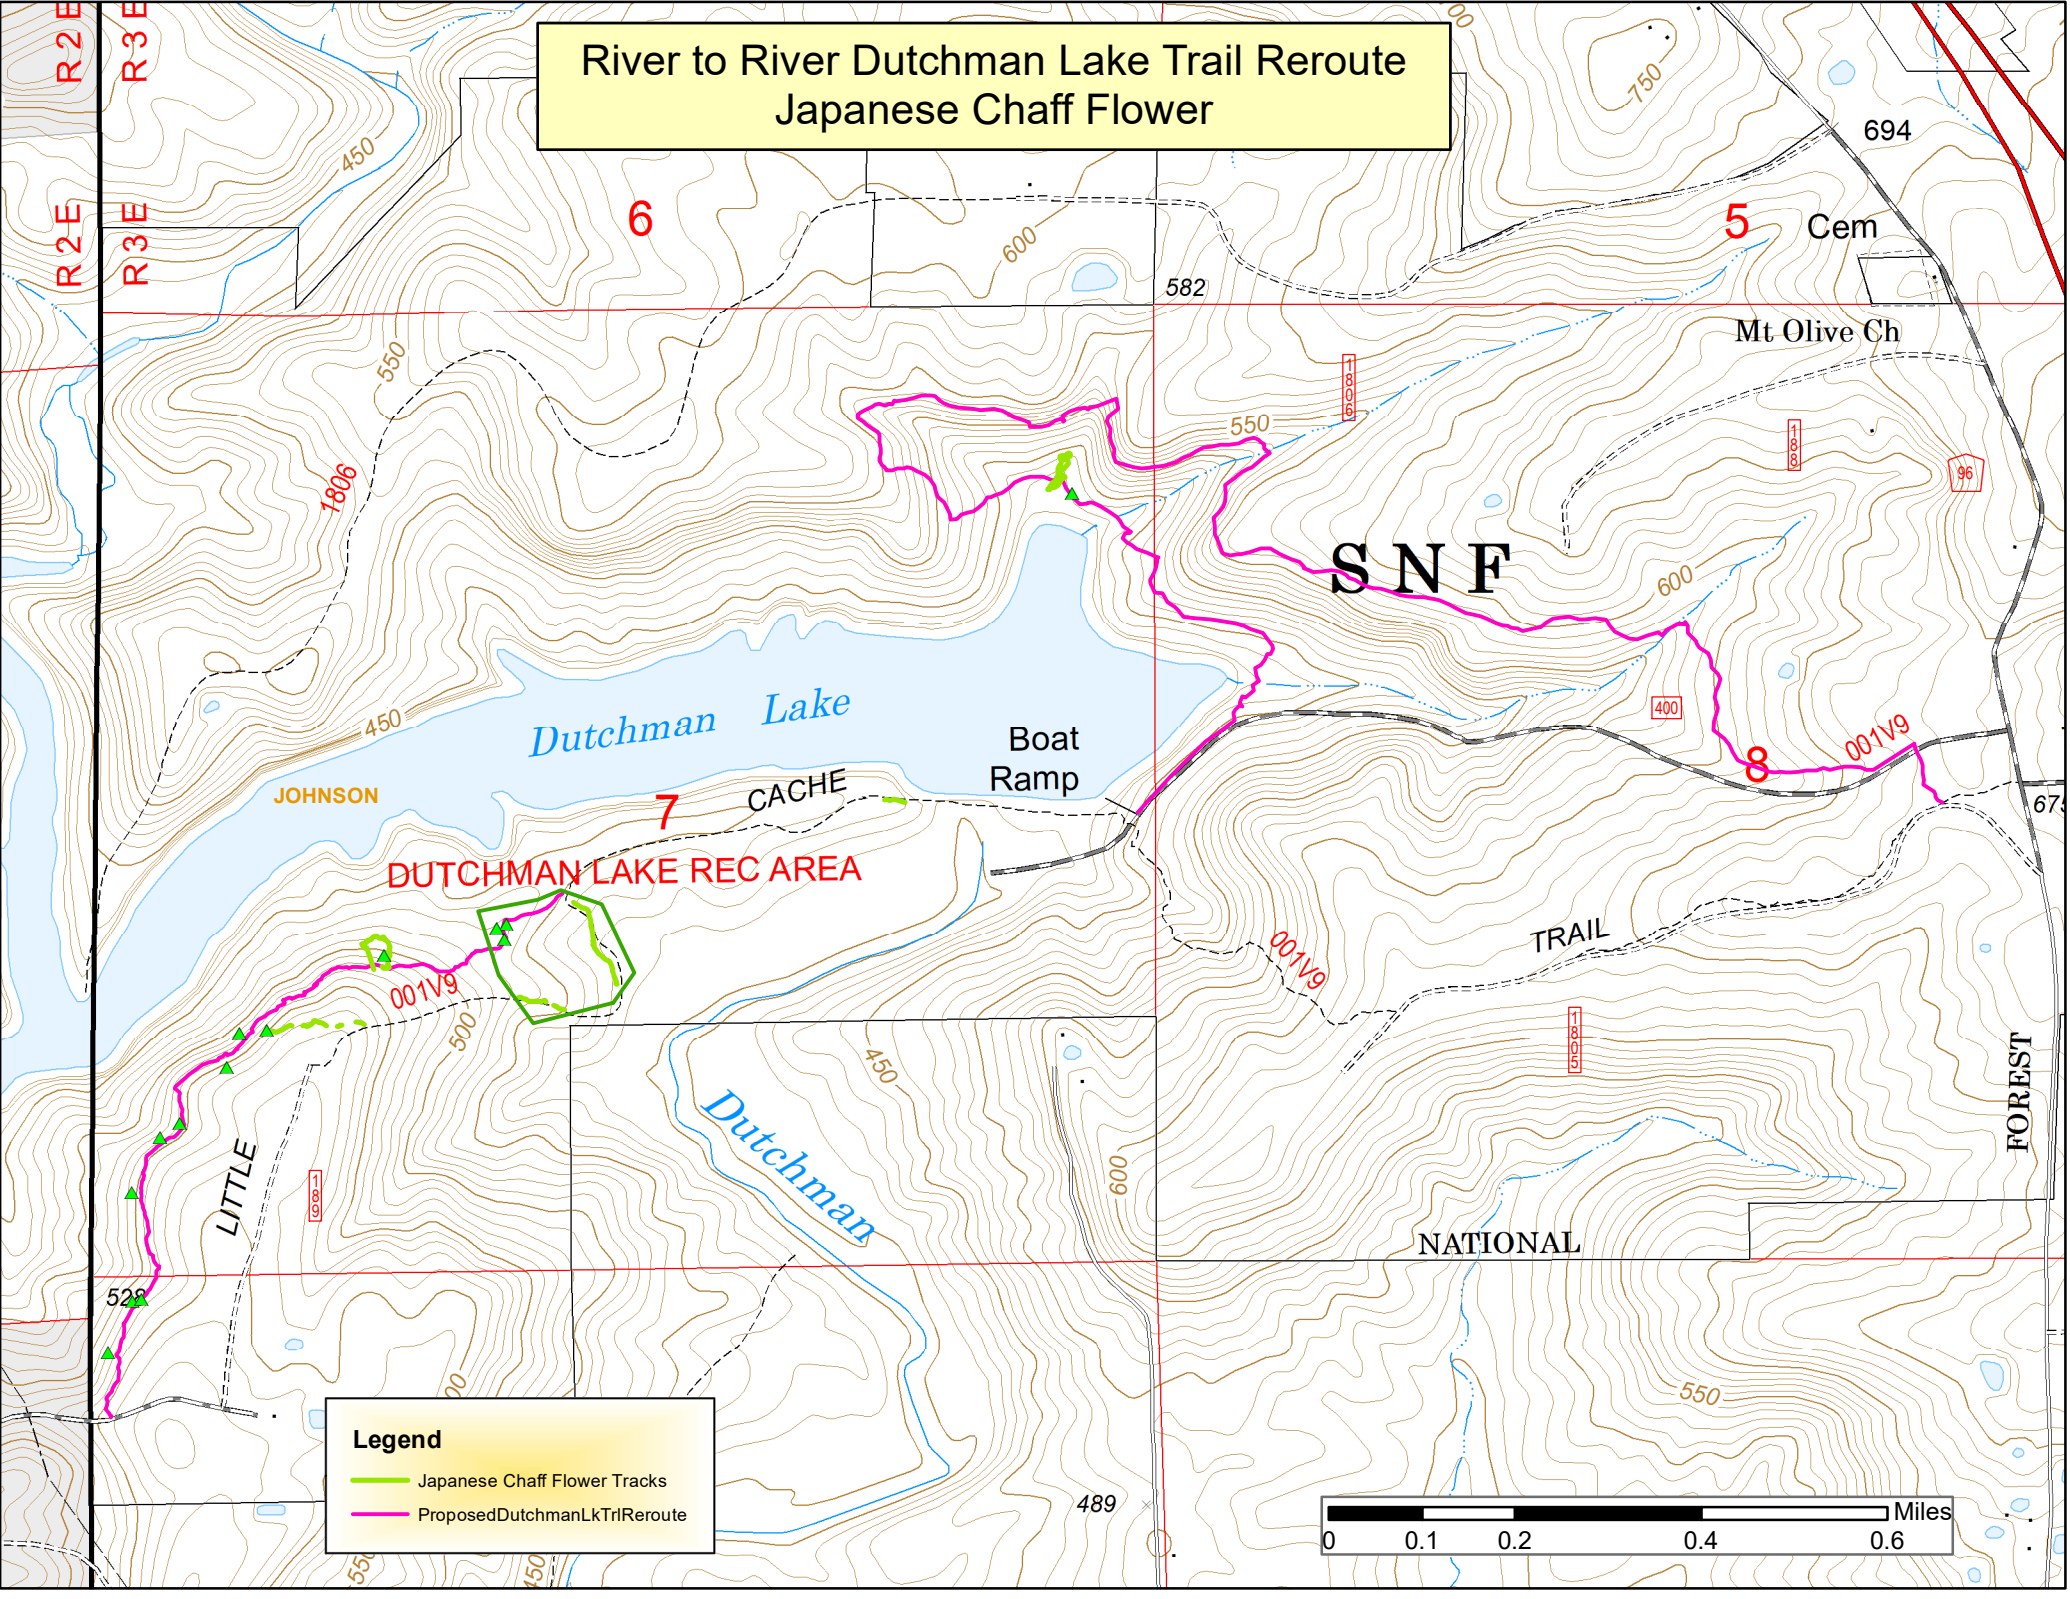

River to River Dutchman Lake Trail Reroute Japanese Chaff Flower

Legend

- Japanese Chaff Flower Tracks
- Proposed Dutchman Lk Trail Reroute